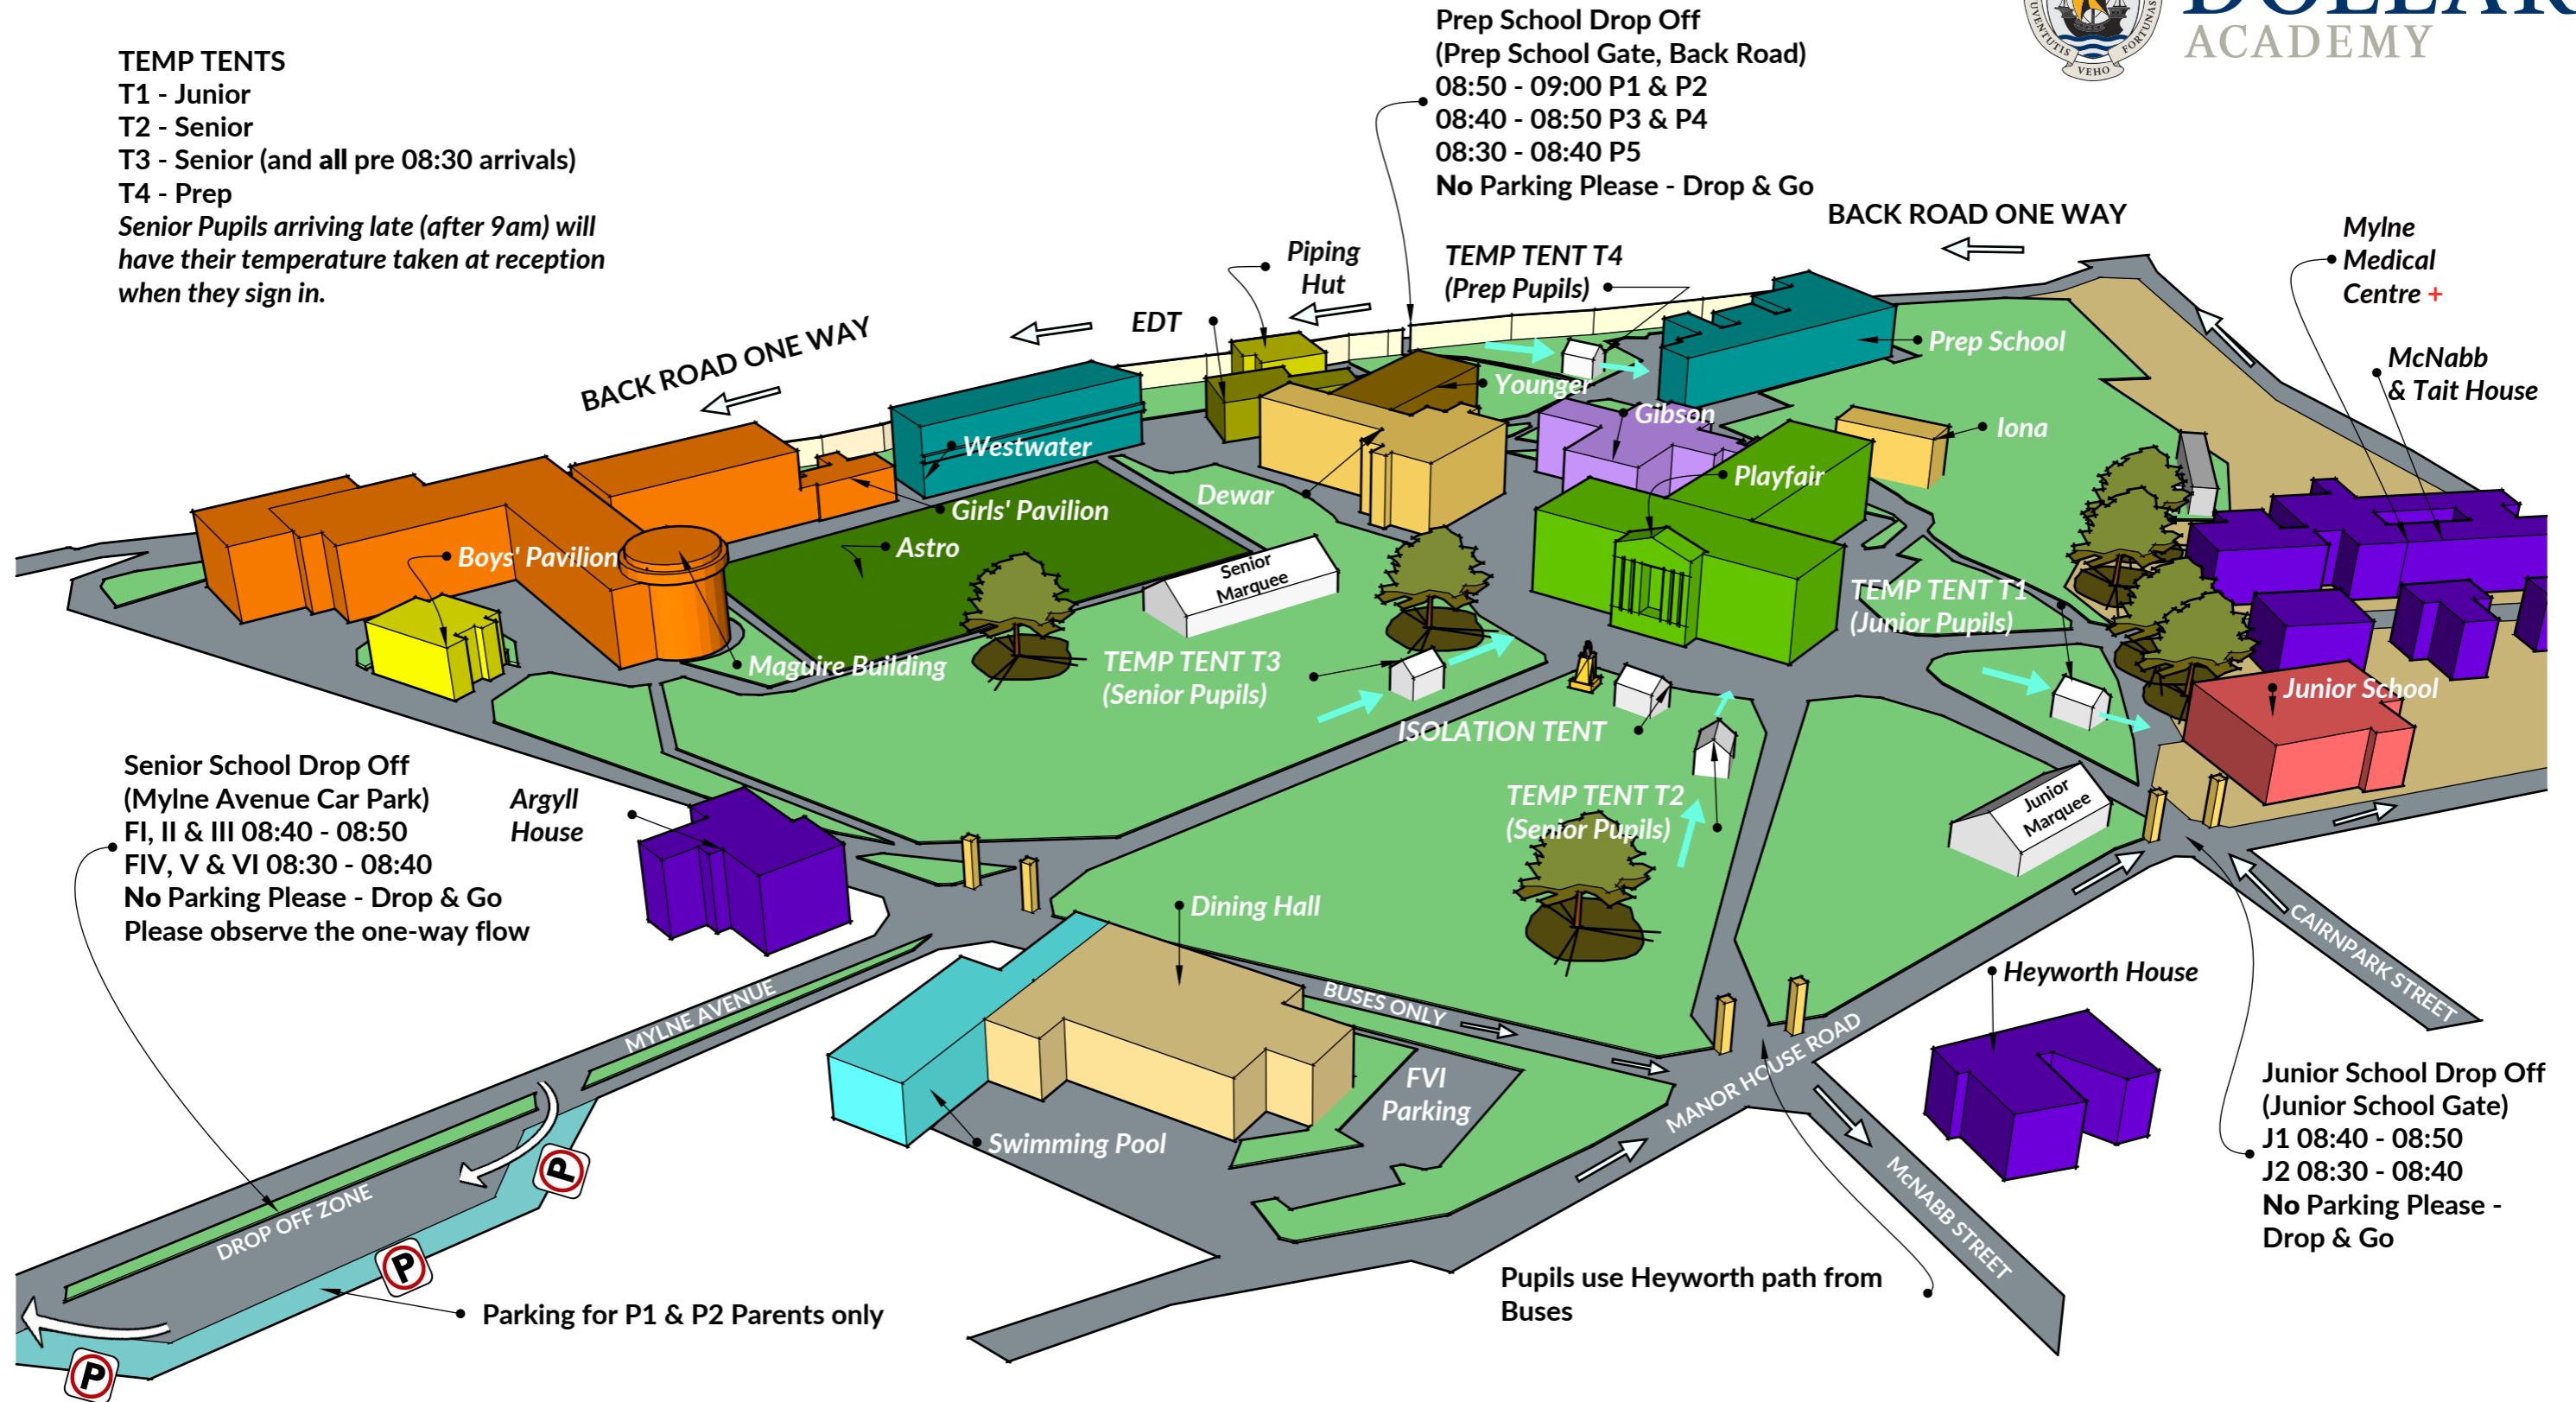

Morning Arrival Plan

DOLLAR
ACADEMY

TEMP TENTS

- T1 - Junior
 - T2 - Senior
 - T3 - Senior (and all pre 08:30 arrivals)
 - T4 - Prep
- Senior Pupils arriving late (after 9am) will have their temperature taken at reception when they sign in.

Prep School Drop Off
(Prep School Gate, Back Road)
08:50 - 09:00 P1 & P2
08:40 - 08:50 P3 & P4
08:30 - 08:40 P5
No Parking Please - Drop & Go

Senior School Drop Off
(Mylne Avenue Car Park)
FI, II & III 08:40 - 08:50
FIV, V & VI 08:30 - 08:40
No Parking Please - Drop & Go
Please observe the one-way flow

Junior School Drop Off
(Junior School Gate)
J1 08:40 - 08:50
J2 08:30 - 08:40
No Parking Please - Drop & Go

Pupils use Heyworth path from Buses

This plan aims to avoid large groups of pupils arriving at school at the same time, improve the flow of traffic around the school, and dissuade groups of parents from gathering in or around the school grounds. We understand that for families with children in multiple year groups, the different drop-off times will be a challenge, but we do ask you to respect them where possible. If you wish to park and walk to school with your child please arrive early and park away from the school site. Please respect physical distancing and do not congregate with other parents on or around the school site and please do not park on any of the roads that are immediately adjacent to the school. We would very much like to encourage an anti-clockwise, one-way system around the roads that run adjacent to the school, with unofficial 'drop and go' zones, in order to improve the flow of traffic. No parent should be driving on to the school site. Thank you in advance for your cooperation.

Parents who wish to accompany their child to school should park away from the school site and walk.